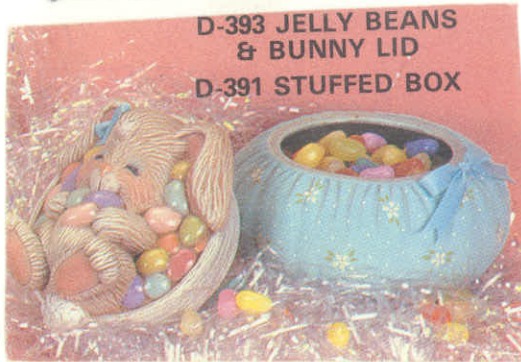

Bunny m egg - 88

chick w/ egg 271

220 Kelly Basket

M17 - Large Cracked Egg

Med
Sm
Extra Sm

302

vip bunny basket

303

vipeqqwchuk's

#48 - \$9.50

Ocean State bunnies
snack

DUNCAN 858

BH-1022 Easter Basket Ducks
4" high

tiny albertabunny

DM-557A●
Rabbit Planter
1-1/2" long, 4-1/2" tall

651